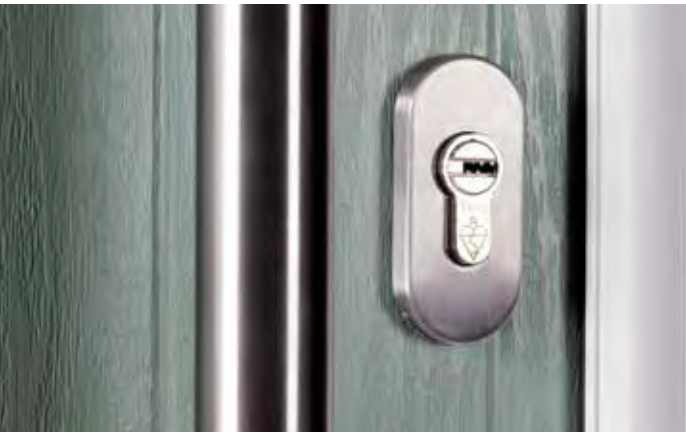

Available in: White, Black, Bright Gold, Bright Chrome Rose Gold & Stainless Steel.

Heritage Lever/Lever
This traditional door handle can be suited with door knocker and letter plate if required.

Available in: Antique Black, Bright Gold, Bright Chrome & Graphite.

Architectural Lever/Lever
This is a modern contemporary handle that can be fully suited with letterbox and door knocker if required.

Available in: Bright Chrome, Bright Gold, Bright Bronze & Graphite.

Accessories: BAR HANDLES & ESCUTCHEONS