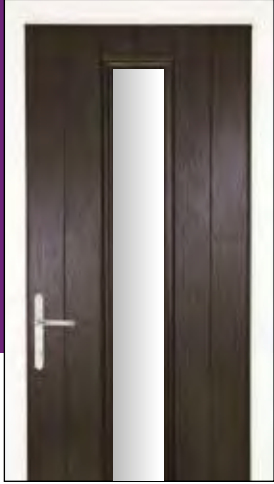

** Backing glass is an integral part of the design so cannot be chosen

The Halam

The full length glass brings a contemporary feel to the traditional cottage style door.

With the option of the glass on the left, centre or right it will fit right in with your home design.