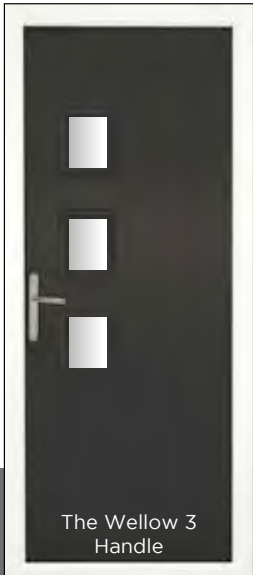

The Wellow 3
Handle