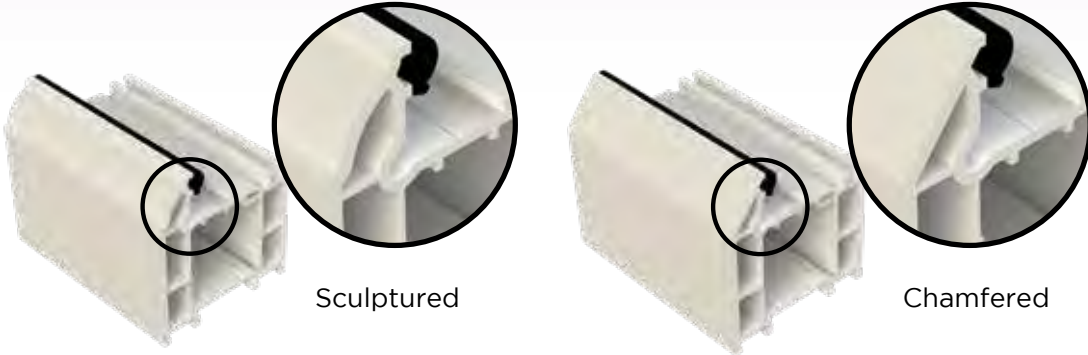

FRAME & THRESHOLD OPTIONS

Frame Options

Frame available in Liniar Sculptured (Standard) or Chamfered.

(Foiled Frame Options are available to match the slab colour options apart from Duck Egg blue and Black 9011)