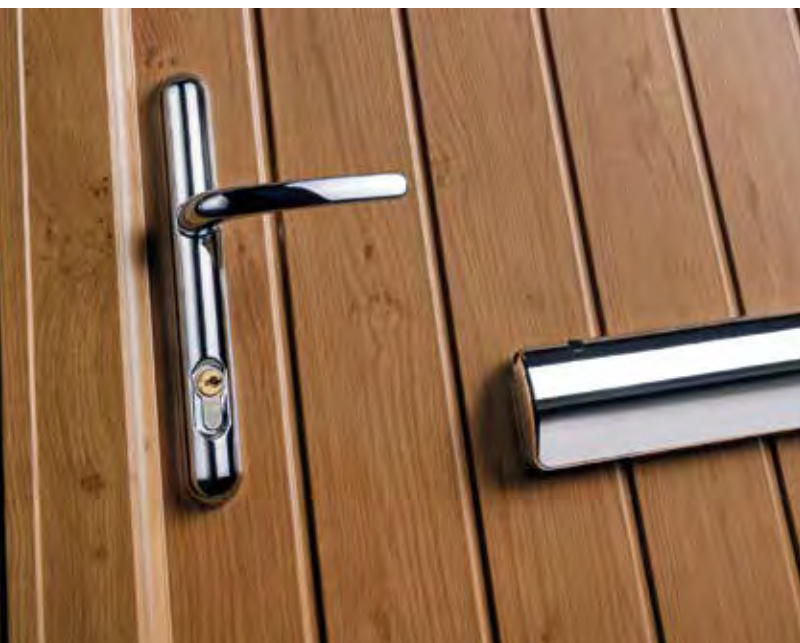

Accessories

Yale Lockmaster

This lock incorporates 2 hook locks with a centre latch and deadbolt.

Secured By Design accredited and tested to PAS23/24.

Suitable for Lever/Lever and Lever/Pad operations. 960 spindle height from bottom of slab.

Winkhaus Heritage

This is a Slam Shut Lock.

The aesthetics of a traditional rim latch, but incorporating the latest high security multipoint lock which activates automatically once the door is shut. Comprises of 2 antipush back Hooks with centre latch and deadbolt.