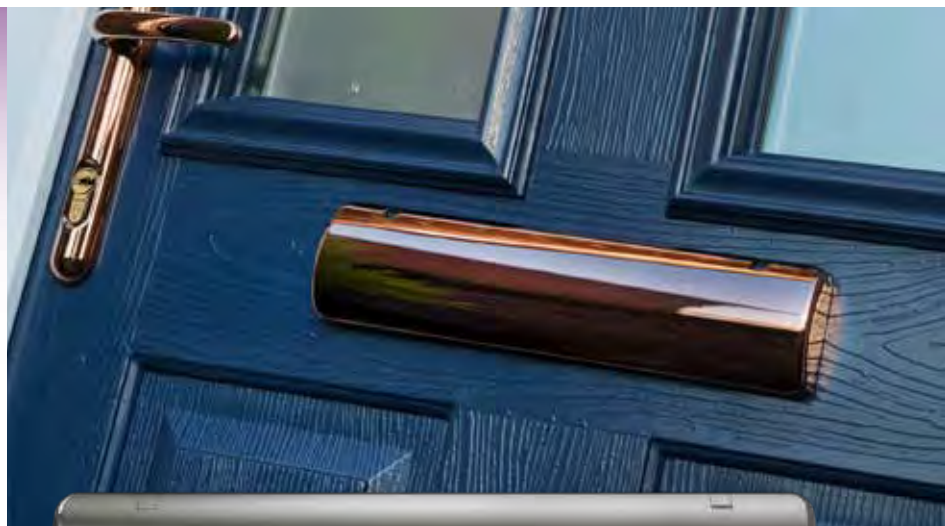

Heritage Bullring

Bullring knocker available in: Antique Black, Bright Gold, Bright Chrome & Graphite.

Sweet 2 Part Knocker

Available in the colours:
White, Black, Bright Gold,
Bright Chrome & Rose Gold.&
Stainless Steel

Architectural Style

Available in: Antique Black, Bright Gold, Bright Chrome & Graphite.

Accessories: LETTERPLATES

Sweet Design

Available in: White, Black, Bright Gold, Bright Chrome Graphite & Rose Gold & Stainless Steel.