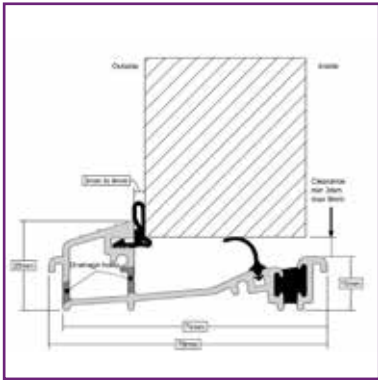

Threshold Options

To allow for every circumstance we offer the following door thresholds.

Stormguard AM3 Part M Compliant - available in Gold or Silver - (Open inwards doors)