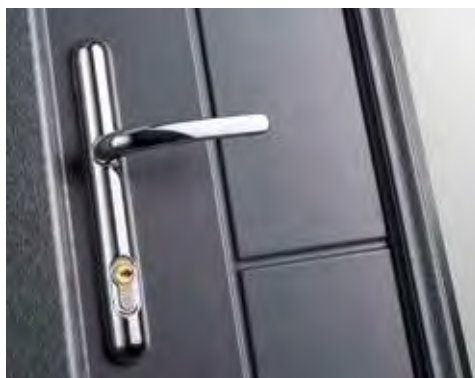

Side panels...

*These are triple glazed and the patterned glass is an integral part of the design. It is encapsulated in the clear sealed unit and an alternative backing glass cannot be chosen.
** Backing glass is an integral part of the design so cannot be chosen