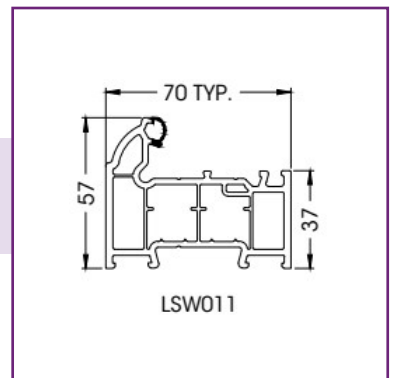

Stormguard AM570 (not Part M Compliant) - available in gold or silver (Open outwards doors)