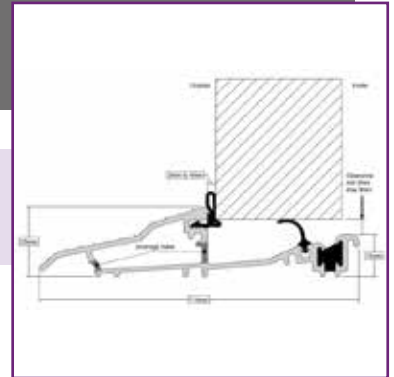

FRAME & THRESHOLD OPTIONS

Frame Options

Frame available in Liniar Sculptured (Standard) or Chamfered.

(Foiled Frame Options are available to match the slab colour options apart from Duck Egg blue and Black 9011)

Threshold Options

To allow for every circumstance we offer the following door thresholds.

Stormguard AM3 Part M Compliant - available in Gold or Silver - (Open inwards doors)

Stormguard AM370 (not Part M Compliant) - available in Gold or Silver (Open inwards doors)

Our Standard PVCU threshold

Stormguard AM5 Part M Compliant - available in gold or silver (Open outwards doors)

Stormguard AM570 (not Part M Compliant) - available in gold or silver (Open outwards doors)

Low PVCU threshold