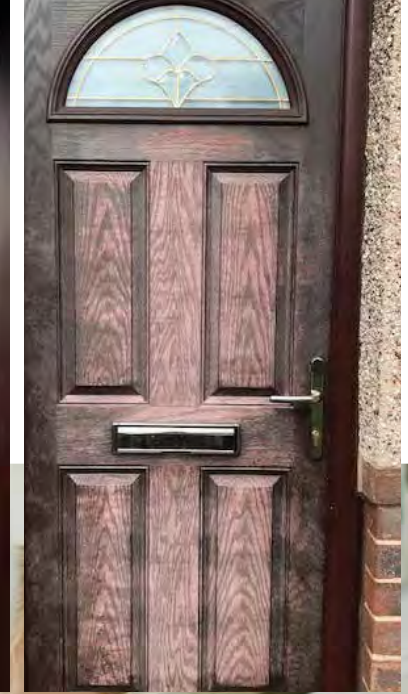

54 - Bar Handles

55 - Knockers

56 - Letterplates

57 - Cylinders

58 - Frames

59 - Glass Options

Why should you choose a **Solid Core Door** over a Standard GRP Door?

Rosewood Solid Core Door

SOLID CORE

The SOLID CORE door is made from sixteen layers of laminated veneered timber called Kerto®. This ensures the grain is not running in

one direction. The grain direction can sometimes be a weak point of timber and can lead to warping, or splitting. By using a specially orientated layup of sixteen veneers, the grain is running in multiple directions ensuring the Kerto® core has significantly increased strength, rigidity, and vastly improved security.