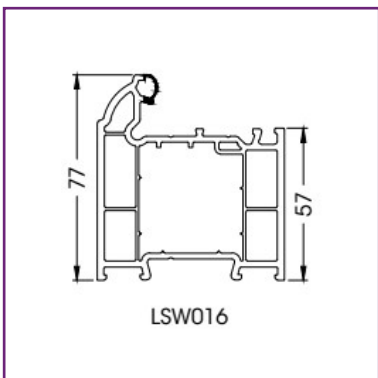

Our Standard PVCU threshold