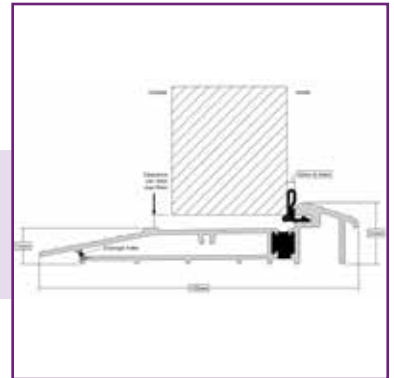

Stormguard AM5 Part M Compliant - available in gold or silver (Open outwards doors)