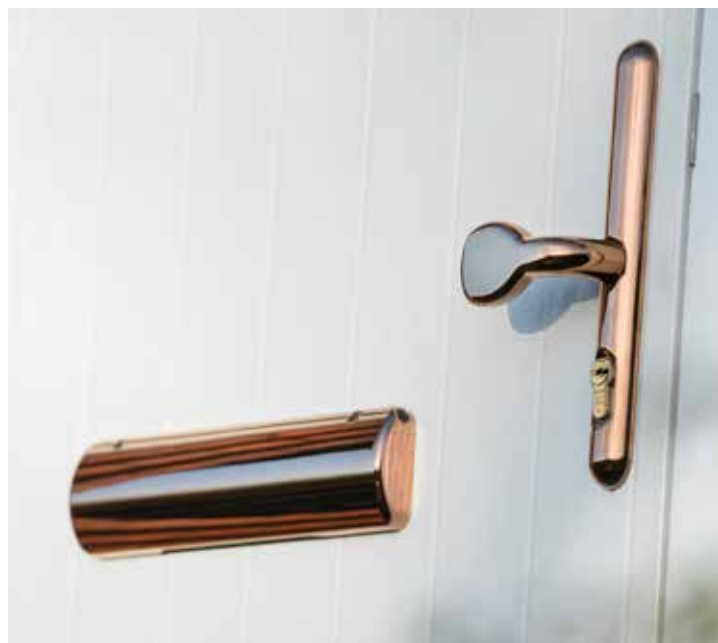

Accessories

Yale Lockmaster

This lock incorporates 2 hook locks with a centre latch and deadbolt.

Secured By Design accredited and tested to PAS23/24.

Suitable for Lever/Lever and Lever/Pad operations. 960 spindle height from bottom of slab.

Winkhaus Heritage

This is a Slam Shut Lock.

The aesthetics of a traditional rim latch, but incorporating the latest high security multipoint lock which activates automatically once the door is shut. Comprises of 2 antipush back Hooks with centre latch and deadbolt.