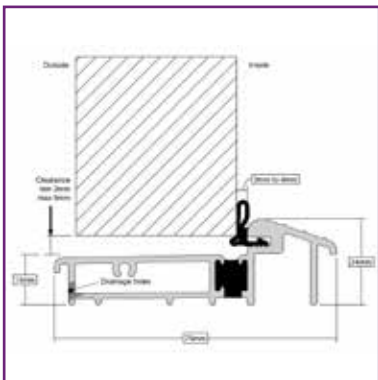

Stormguard AM370 (not Part M Compliant) - available in Gold or Silver (Open inwards doors)