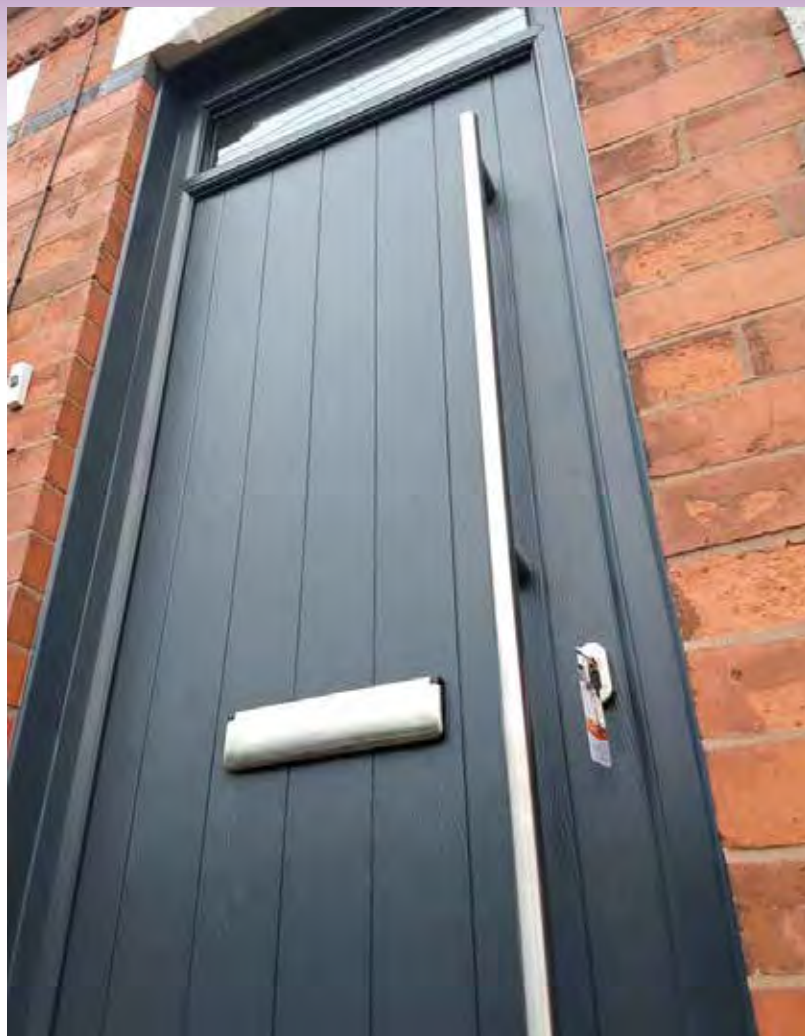

Glass...

Our wide selection of coloured glass designs can contrast or be matched to your SolidCore door.